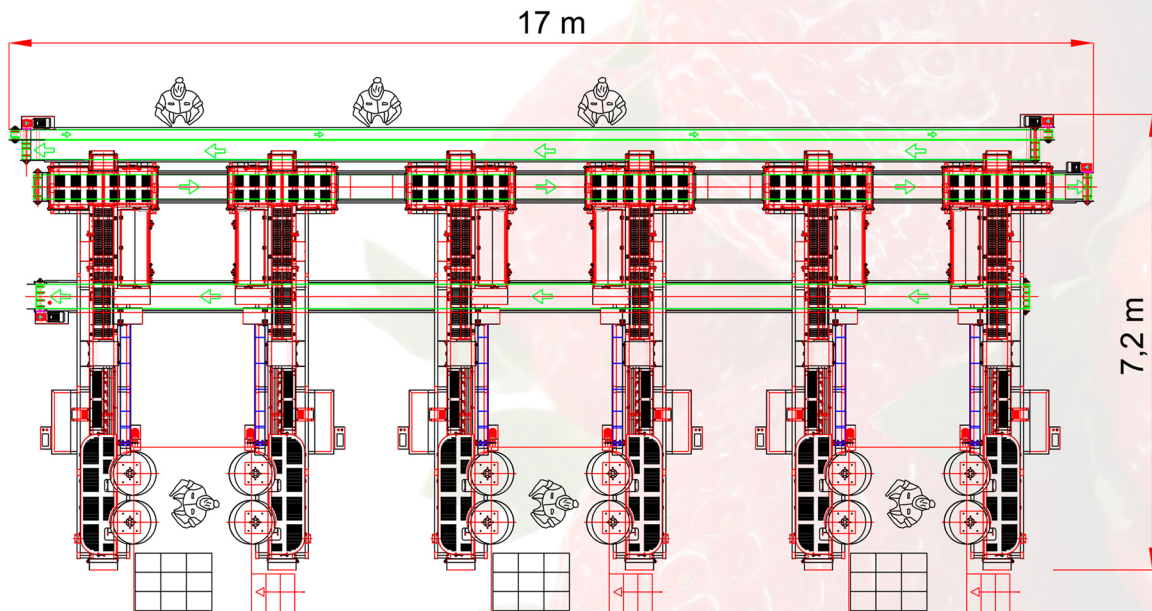

Robustly constructed from stainless steel and technical plastics, the MCF series is designed for easy cleaning and hygienic processing of the product.

Each machine owns two loading points assisted by feed hoppers. This machine makes the strawberry calyx cutting in a continuous way, achieving an effective separation of the strawberry and the waste product. Processed product is later poured onto a conveyor belt.

This MCF series automatic line is able to process a wide range of shapes and sizes of strawberries just being necessary a previous calibration.

Each machine of the MCF series can operate in an autonomous or integrated way on the line.

MCC-300 Strawberry grading machine

TECHNICAL DATA

Line dimensions	17 x 7,2 m
MCF-500 machine dimensions	7,2 x 2 m
Line production	2100 Kg/hour
Calyx waste	About 10%
Operators	9
Nominal power of the line	50 Kw
Regulations	CE compliance