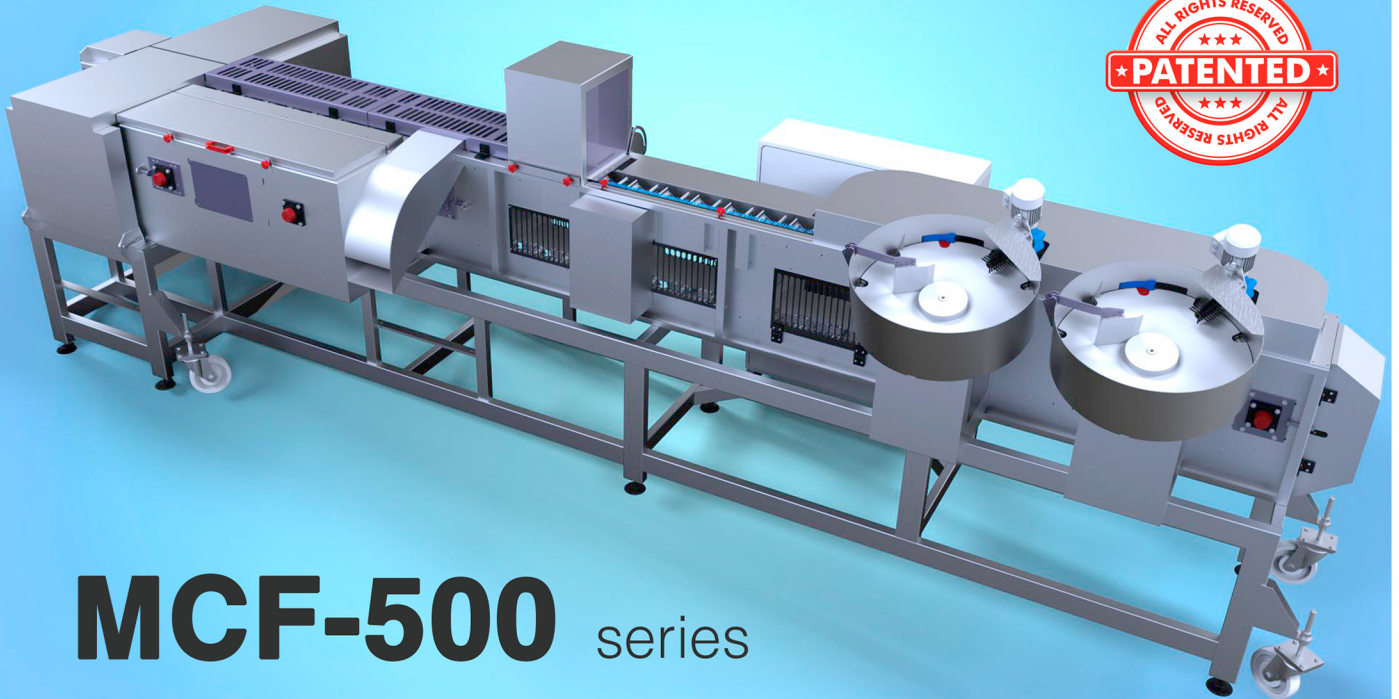

AUTOMATIC MACHINE FOR REMOVING STEMS AND CAPS FROM STRAWBERRIES

MCF-500 series

AUTOMATIC LINE FOR REMOVING STEMS AND CAPS FROM STRAWBERRIES

Efficient and versatile production line for processing up to 2100_{Kg/hour}

The MCF series automatic line stands for a new dimension in the strawberries production. It stands out thanks to its innovative design, high degree of automation, simple operation, and effectiveness in the strawberry decapping. It offers low production costs with maximum yield.

Robustly constructed from stainless steel and technical plastics, the MCF series is designed for easy cleaning and hygienic processing of the product.

Each machine owns two loading points assisted by feed hoppers. This machine makes the strawberry calyx cutting in a continuous way, achieving an effective separation of the strawberry and the waste product. Processed product is later poured onto a conveyor belt.

This MCF series automatic line is able to process a wide range of shapes and sizes of strawberries just being necessary a previous calibration.

Each machine of the MCF series can operate in an autonomous or integrated way on the line.