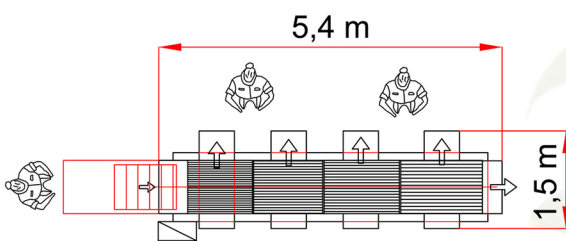

Robustly constructed from stainless steel and technical plastics, the MCF series is designed for easy cleaning and hygienic processing of the product.

Each machine owns two loading points assisted by feed hoppers. This machine makes the strawberry calyx cutting in a continuous way, achieving an effective separation of the strawberry and the waste product. Processed product is later poured onto a conveyor belt.

This MCF series automatic line is able to process a wide range of shapes and sizes of strawberries just being necessary a previous calibration.

Each machine of the MCF series can operate in an autonomous or integrated way on the line.

MCC-300 Strawberry grading machine

TECHNICAL DATA

Line dimensions	17 x 7,2 m
MCF-500 machine dimensions	7,2 x 2 m
Line production	2100 Kg/hour
Calyx waste	About 10%
Operators	9
Nominal power of the line	50 Kw
Regulations	CE compliance